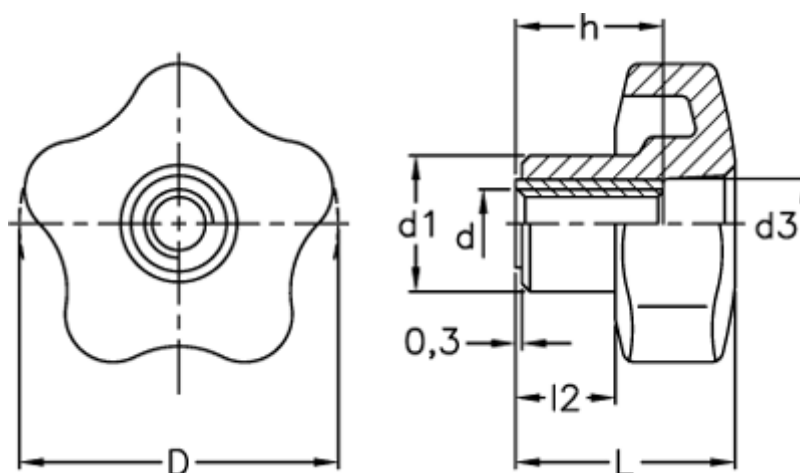

# Data Sheet

Article number: 2302070069

Description: E+G Lobe knob  
VCT.74 FP-M16

## Measures

D	= 74
d1	= 26
d3	= 17
d 6H	= M16
h	= 31
L	= 43.5
l2	= 22